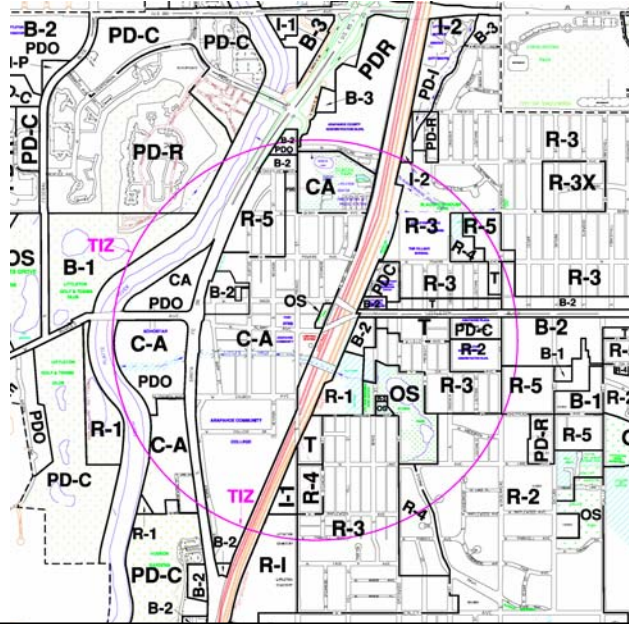

Transit Alliance
Citizens Academy

City of Littleton Zoning Code
& Existing and Future Transit
Orientated Design Issues
RTD District H
Prepared by Matthew Duhaime
October 22, 2008

Littleton Station

Existing Zoning Code

T Zoning (TRANSITIONAL) COLORADO CENTER FOR THE BLIND

HANDICAP ACCESS

T-Zoning (Transitional) Existing Development

Existing Zoning Code

Historical District CA Zoning

Main Street (Destination)
C-A Zoning

Existing Zoning Code

Recreational (Douglas Buck Center) PDC
Zoning

Arapahoe Community College CA Zoning

Existing Zoning Code

Future Residential Development Zoned R-5

Existing Zoning Code