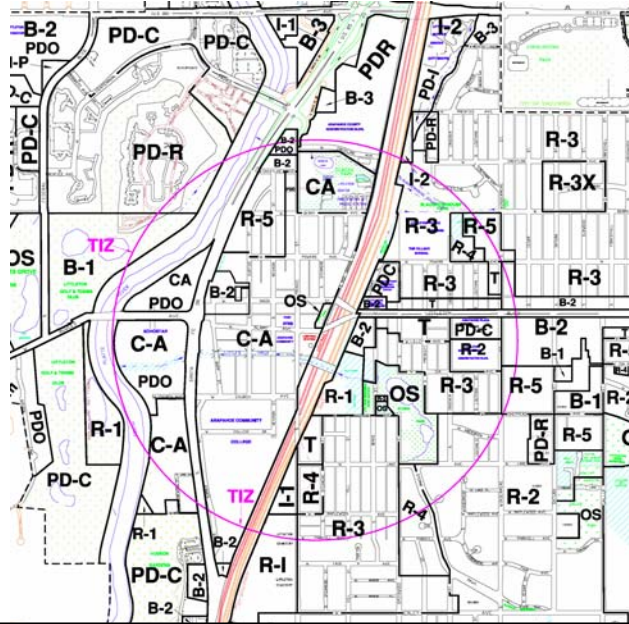

Transit Alliance
Citizens Academy

City of Littleton Zoning Code
& Existing and Future Transit
Orientated Design Issues
RTD District H
Prepared by Matthew Duhaime
October 22, 2008

Littleton Station

Existing Zoning Code

T Zoning (TRANSITIONAL) COLORADO CENTER FOR THE BLIND

HANDICAP ACCESS

T-Zoning (Transitional) Existing Development

Existing Zoning Code

Historical District CA Zoning

Main Street (Destination)
C-A Zoning

Existing Zoning Code